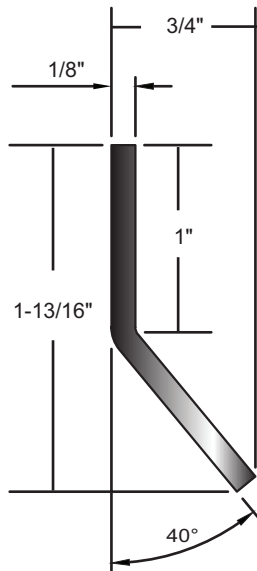

Stainless Steel

Stainless steel type 304 brushed #4 finish (US32D, 630)

Neoprene & polyurethane are black, silicone and nylon brush are gray

#6 X 3/4" stainless steel SMS furnished
Screw holes slotted for adjustment

All automatic door bottoms this section

Rain Drip Guard

17SS

Door Sweep

200NSS neoprene **BHMA CERTIFIED**

200SSS silicone **BHMA CERTIFIED**

Automatic Door Bottom

neoprene (1, 2)
221NSS
BHMA CERTIFIED

silicone (1, 2, 3)
221SSS
BHMA CERTIFIED

nylon brush (2)
221WHSS

Drop Bar with Nylon Brush - suffix "WH"

neoprene (1, 2)
229NSS
BHMA CERTIFIED

silicone (1, 2, 3)
229SSS
BHMA CERTIFIED

nylon brush (2)
229WHSS

1. Lead insert available for radiation shield - specify "lead-lined".
2. Door bottom is handed. Right hand supplied unless specified. Units under 36" not field reversible. Please specify handing.
3. BHMA certified to ANSI/BHMA A156.22, 1,000,000 cycle test-grade 1.