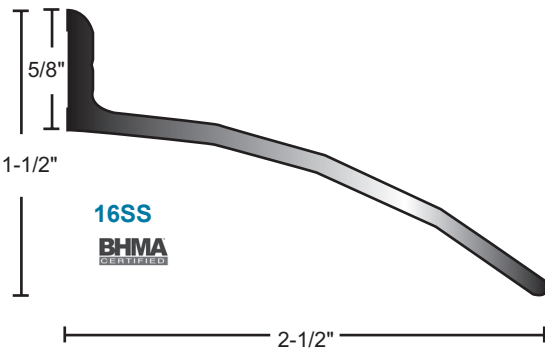

Stainless Steel

Stainless steel type 304 brushed #4 finish (US32D, 630)

Neoprene & polyurethane are black, silicone and nylon brush are gray

#6 X 3/4" stainless steel SMS furnished
Screw holes slotted for adjustment

All automatic door bottoms this section

Rain Drip Guard

17SS

Door Sweep

200NSS neoprene **BHMA CERTIFIED**

200SSS silicone **BHMA CERTIFIED**

Automatic Door Bottom

neoprene (1, 2)
221NSS
BHMA CERTIFIED

silicone (1, 2, 3)
221SSS
BHMA CERTIFIED

nylon brush (2)
221WHSS

Drop Bar with Nylon Brush - suffix "WH"

neoprene (1, 2)
229NSS
BHMA CERTIFIED

silicone (1, 2, 3)
229SSS
BHMA CERTIFIED

nylon brush (2)
229WHSS