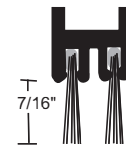

All automatic door bottoms this section

Rain Drip Guard

17SS

Door Sweep

200NSS neoprene **BHMA CERTIFIED**

200SSS silicone **BHMA CERTIFIED**

Automatic Door Bottom

neoprene (1, 2)
221NSS
BHMA CERTIFIED

silicone (1, 2, 3)
221SSS
BHMA CERTIFIED

nylon brush (2)
221WHSS

Drop Bar with Nylon Brush - suffix "WH"

neoprene (1, 2)
229NSS
BHMA CERTIFIED

silicone (1, 2, 3)
229SSS
BHMA CERTIFIED

nylon brush (2)
229WHSS