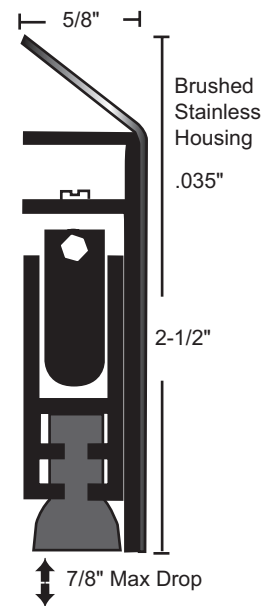

silicone (1, 2, 3)
221SSS
BHMA CERTIFIED

nylon brush (2)
221WHSS

Drop Bar with Nylon Brush - suffix "WH"

neoprene (1, 2)
229NSS
BHMA CERTIFIED

silicone (1, 2, 3)
229SSS
BHMA CERTIFIED

nylon brush (2)
229WHSS

1. Lead insert available for radiation shield - specify "lead-lined".
2. Door bottom is handed. Right hand supplied unless specified. Units under 36" not field reversible. Please specify handing.
3. BHMA certified to ANSI/BHMA A156.22, 1,000,000 cycle test-grade 1.