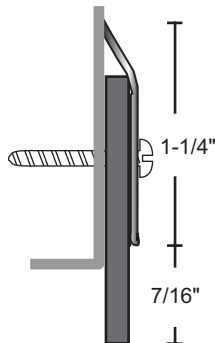

Stainless Steel

Stainless steel type 304 brushed #4 finish (US32D, 630)

Neoprene & polyurethane are black, silicone and nylon brush are gray

#6 X 3/4" stainless steel SMS furnished
Screw holes slotted for adjustment

All automatic door bottoms this section

Rain Drip Guard

17SS

Door Sweep

200NSS neoprene **BHMA CERTIFIED**

200SSS silicone **BHMA CERTIFIED**

Automatic Door Bottom

neoprene (1, 2)
221NSS
BHMA CERTIFIED

silicone (1, 2, 3)
221SSS
BHMA CERTIFIED

nylon brush (2)
221WHSS

neoprene (1, 2)
229NSS
BHMA CERTIFIED

silicone (1, 2, 3)
229SSS
BHMA CERTIFIED

nylon brush (2)
229WHSS

1. Lead insert available for radiation shield - specify "lead-lined".
2. Door bottom is handed. Right hand supplied unless specified. Units under 36" not field reversible. Please specify handing.
3. BHMA certified to ANSI/BHMA A156.22, 1,000,000 cycle test-grade 1.