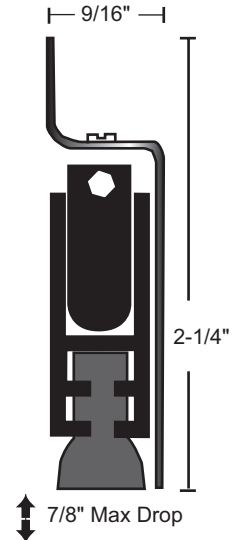

Stainless Steel

Stainless steel type 304 brushed #4 finish (US32D, 630)

Neoprene & polyurethane are black, silicone and nylon brush are gray

#6 X 3/4" stainless steel SMS furnished
Screw holes slotted for adjustment

silicone (1, 2, 3)
221SSS
BHMA CERTIFIED

nylon brush (2)
221WHSS

Drop Bar with Nylon Brush - suffix "WH"

neoprene (1, 2)
229NSS
BHMA CERTIFIED

silicone (1, 2, 3)
229SSS
BHMA CERTIFIED

nylon brush (2)
229WHSS